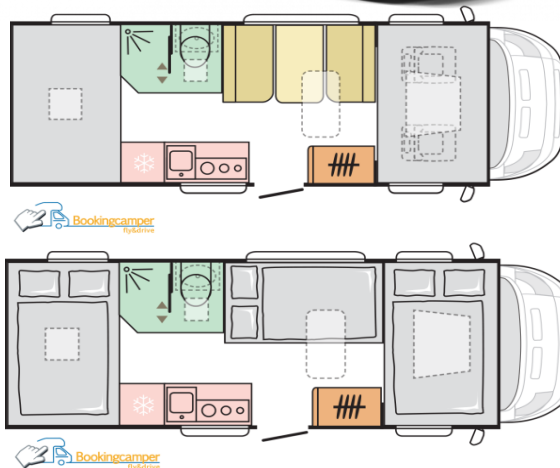

### TECHNICAL DATA

X standard

O optional

CHASSIS	
Emissions rating	Euro 6
Fiat 6 2.3 130 Hp 35 L	X
DIMENSIONS AND WEIGHTS	
Body length (mm)	6990
Total width (mm)	2299
Total height (mm)	3070
Internal height (mm)	2040/2350
Mass in running order (MRO, Kg)	N.D.
Maximum authorized weight (Kg)	3500
Maximum towing weight (Kg)	2000
Maximum loading weight (Kg)	N.D.
Wheel base (mm)	4035
Nr. Of homologated seats incl. driver's seat	6
CHASSIS EQUIPMENT	
Chassis type	standard
Corner legs	O
Spare wheel Fiat	O
Spare wheel holder	O
Tyre pressure monitoring system Fiat	O
Wheel trims - bigger	X
Luz packet LP1 (LM1, MFM, ADL, 5EM, 6BL)	CORAL XL 600 DP PACK
ABS	X
Robotized gear box Fiat	O
Fix & Go Kit (instead of spare wheel) Fiat	X
Metalic colour Fiat	X